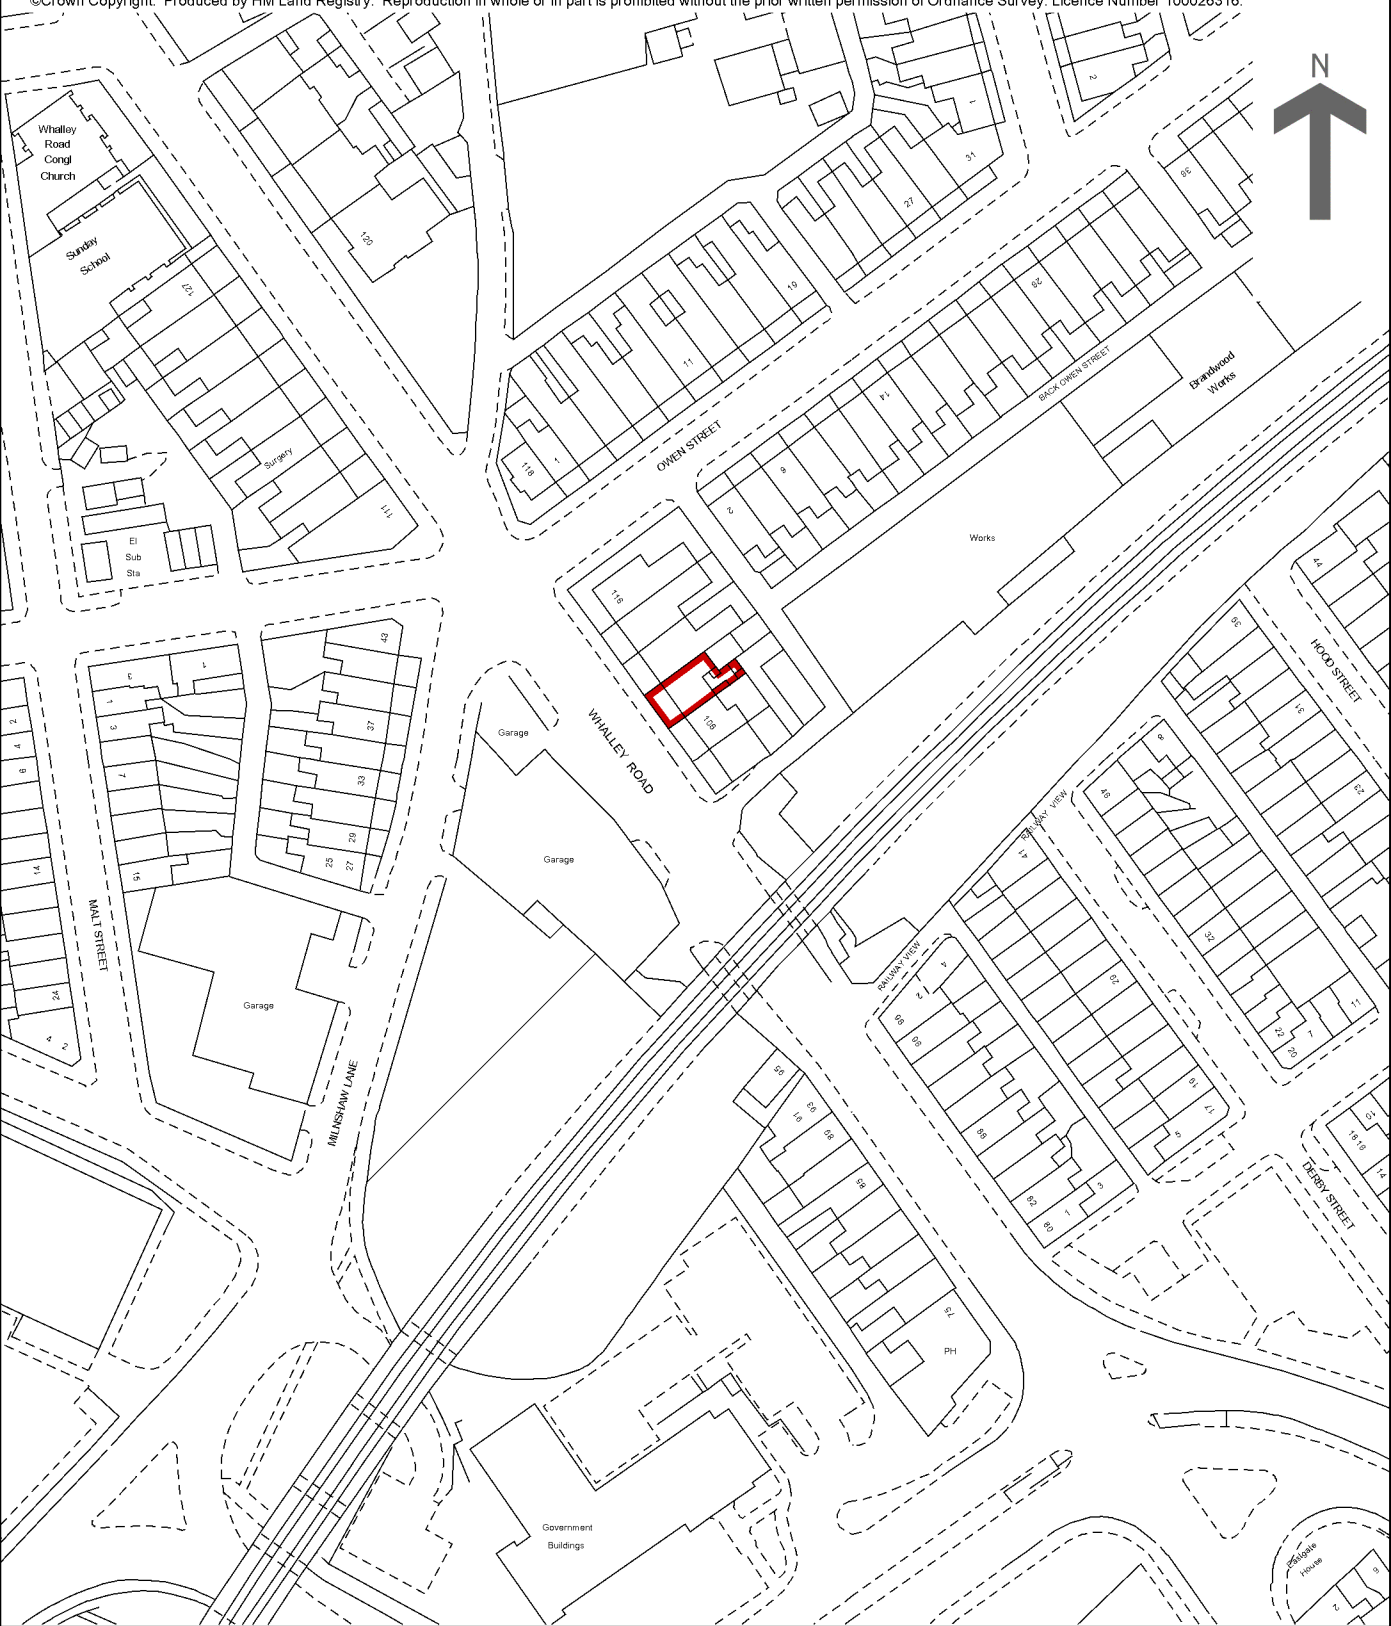

## Current title plan

Title number **LA883920**  
Ordnance Survey map reference **SD7529SE**  
Scale **1:1250**  
Administrative area **Lancashire : Hyndburn**

©Crown Copyright. Produced by HM Land Registry. Reproduction in whole or in part is prohibited without the prior written permission of Ordnance Survey. Licence Number 100026316.

**HM Land Registry endeavours to maintain high quality and scale accuracy of title plan images. The quality and accuracy of any print will depend on your printer, your computer and its print settings. This title plan shows the general position, not the exact line, of the boundaries. It may be subject to distortions in scale. Measurements scaled from this plan may not match measurements between the same points on the ground.**