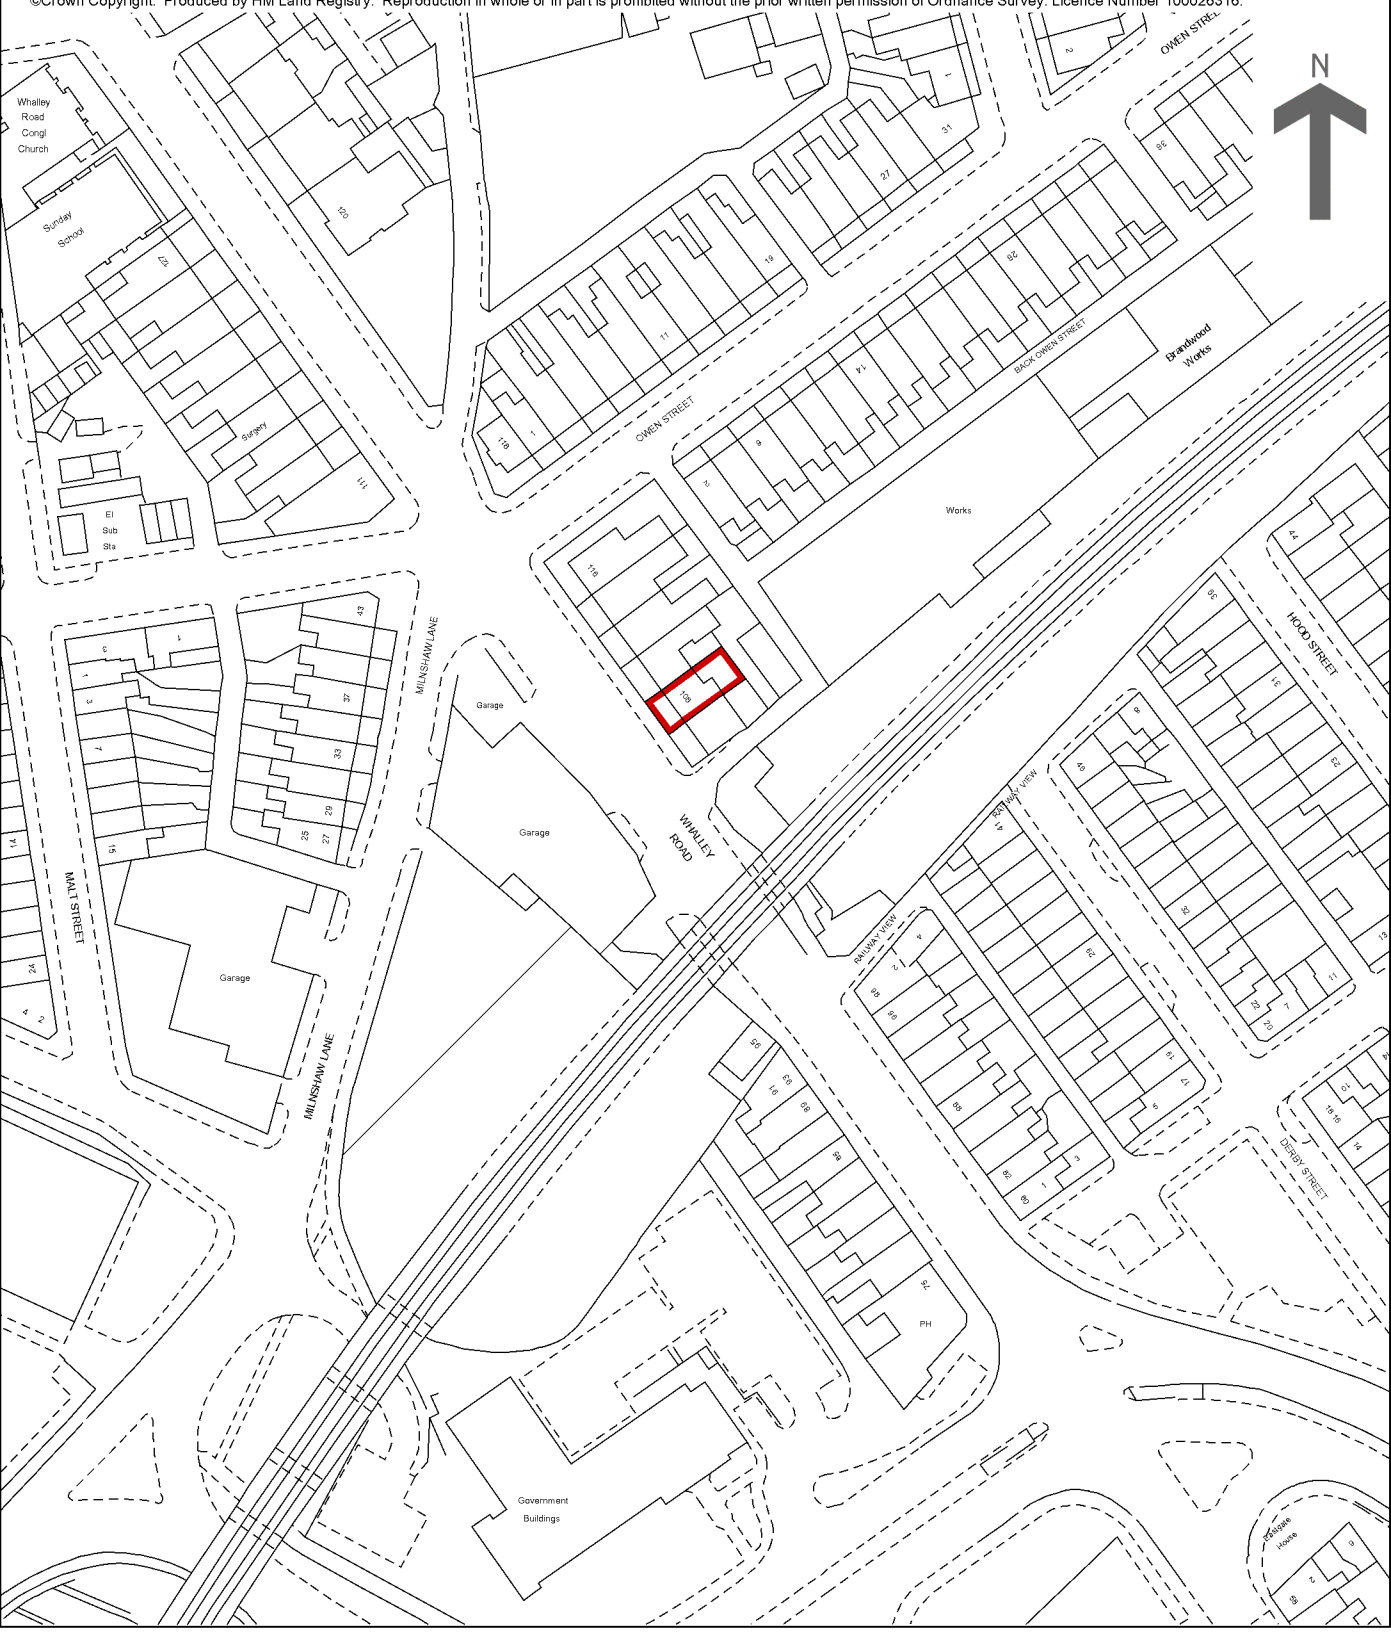

HM Land Registry

Current title plan

Title number **LA962134**
Ordnance Survey map reference **SD7529SE**
Scale **1:1250**
Administrative area **Lancashire : Hyndburn**

©Crown Copyright. Produced by HM Land Registry. Reproduction in whole or in part is prohibited without the prior written permission of Ordnance Survey. Licence Number 100026316.

This is a copy of the title plan on 27 SEP 2018 at 22:09:46. This copy does not take account of any application made after that time even if still pending in HM Land Registry when this copy was issued.

HM Land Registry endeavours to maintain high quality and scale accuracy of title plan images. The quality and accuracy of any print will depend on your printer, your computer and its print settings. This title plan shows the general position, not the exact line, of the boundaries. It may be subject to distortions in scale. Measurements scaled from this plan may not match measurements between the same points on the ground.