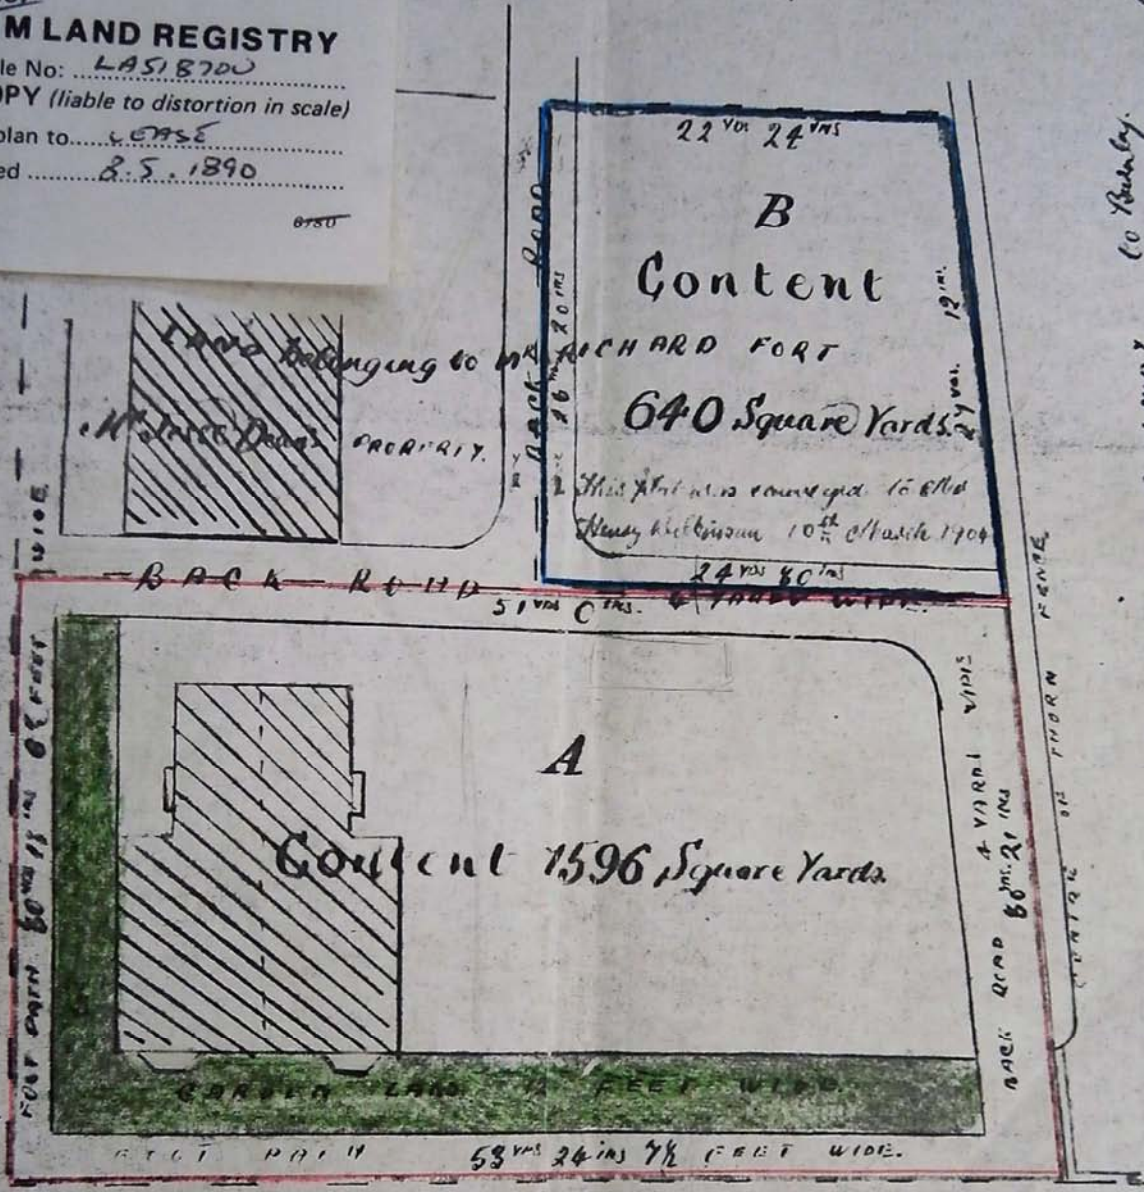

THE PLAN

referred to.

H137

H M LAND REGISTRY

Title No: LAS18720

COPY (liable to distortion in scale)

of plan to: LEASE

dated: 2.5.1890

0780

CHURCHYARD

13 YARDS WIDE

10 YARDS WIDE

CHURCHYARD

LANCASHIRE AND YORKSHIRE RAILWAY

THORN FENCE

on
by Whalley.

WHALLEY ROAD.

SCALE OF YARDS.